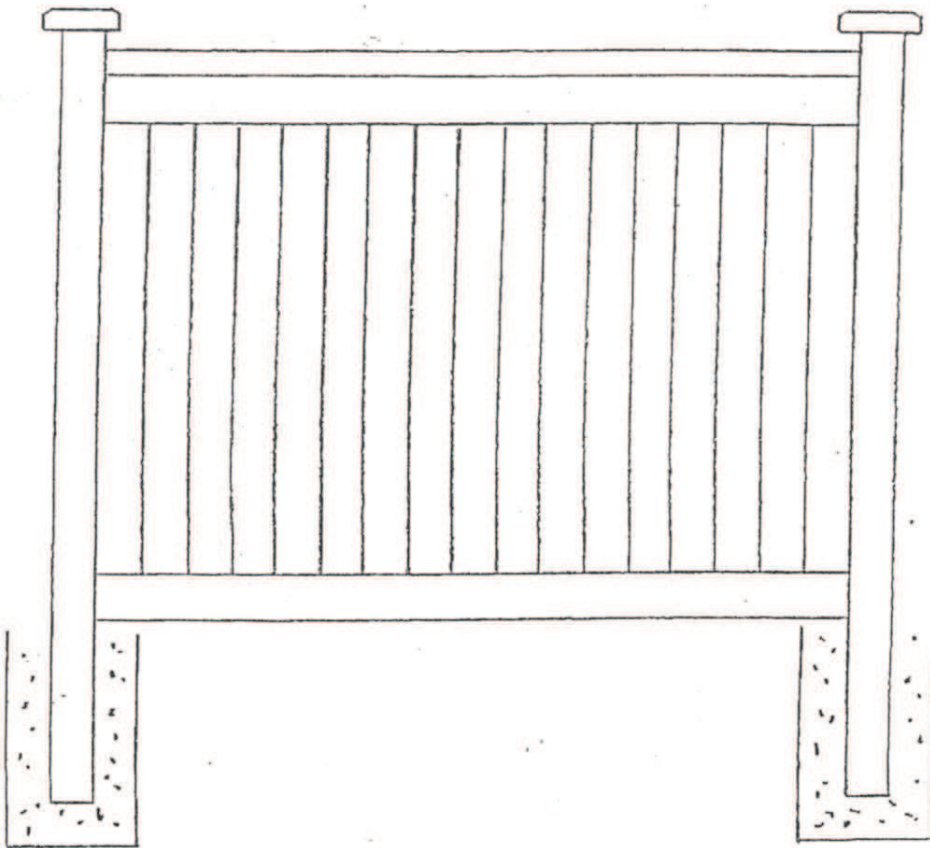

FULL PANEL

STYLE CEDAR FENCE

Fence Height	6'
Post Size	4x4 Pressure Treated
Board Size	1x4x6' Cedar
Cap	1" Cedar
Stringer	2x4 Cedar
Top Cap Board	2x4 Cedar
Trim	1x4 Cedar
Post Spacing	8' Maximum
Post Depth	8" Diameter and 24" Deep

FRONT VIEW

SIDE VIEW